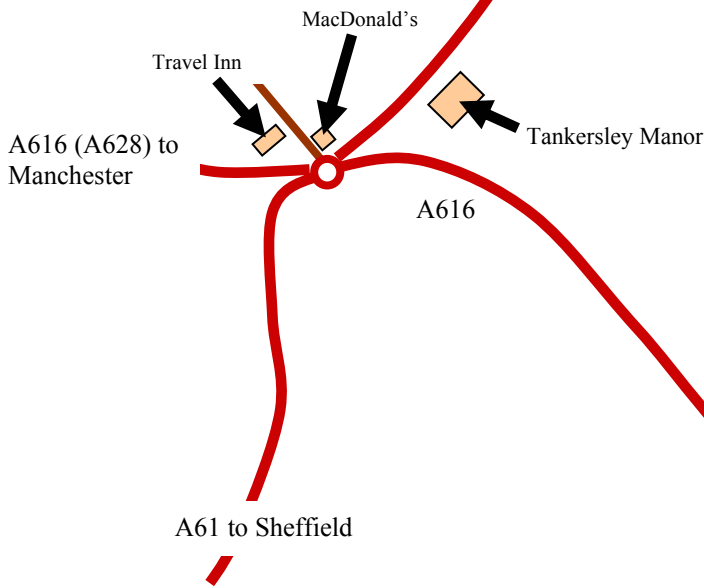

How to Find SGT

M1 North
Leeds

Society of Glass Technology
9 Churchill Way
Chapeltown
Sheffield
S35 2PY

T: 0114 2634455
F: 0114 2634411